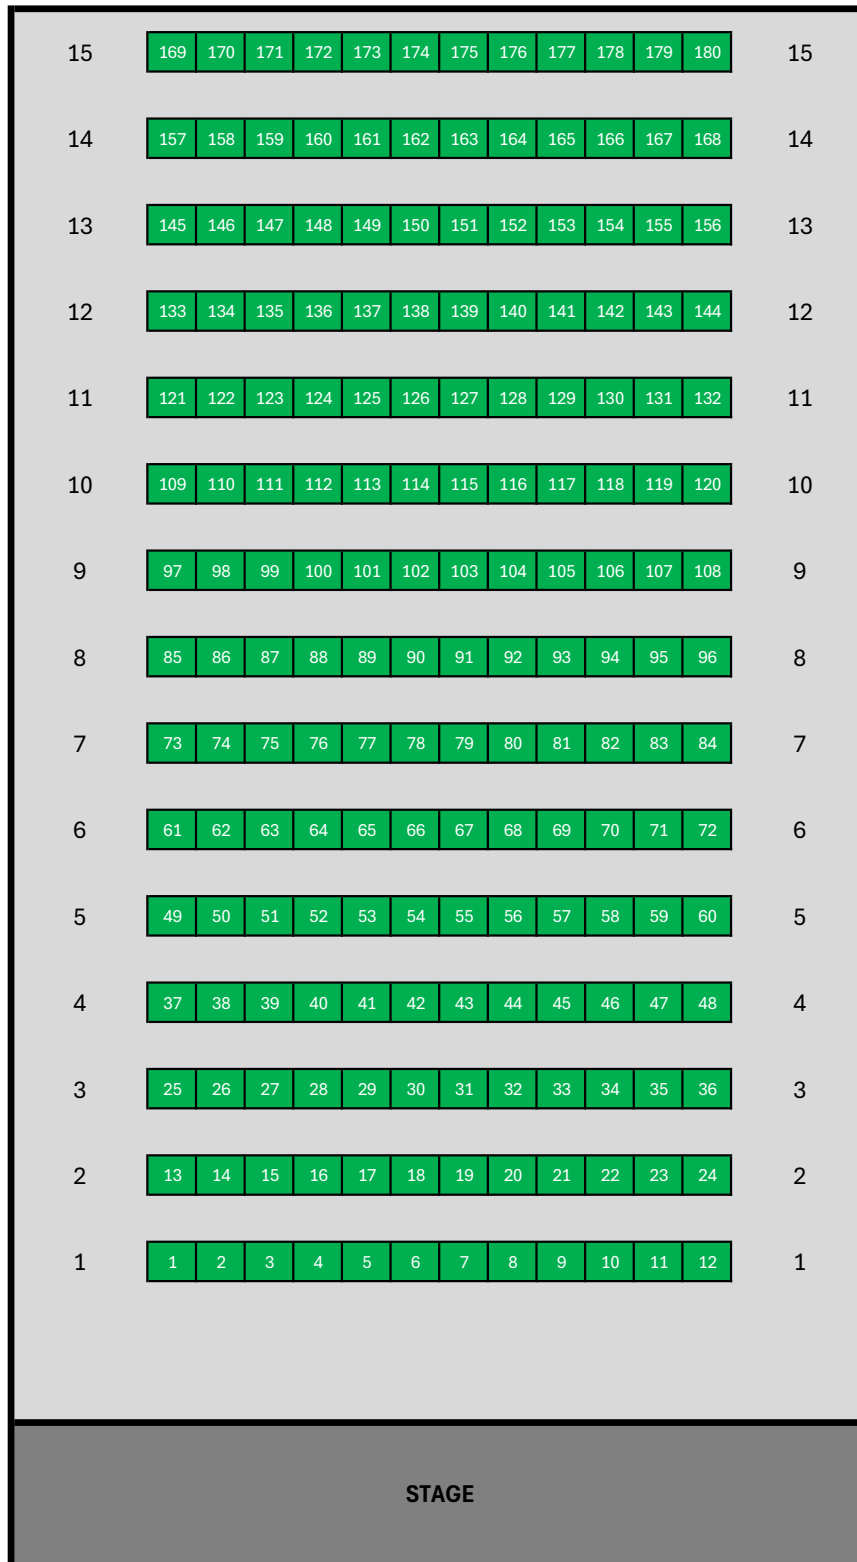

## Maximum Seated Capacity - 180 seats in 15 rows of 12 chairs

Seat width (fixed):	<b>450 mm</b>
Seat depth (fixed):	<b>500 mm</b>
Distance between seats:	<b>0 mm</b>
Back row from wall:	<b>300 mm</b>
Front row from stage:	<b>1800 mm</b>
Distance between rows:	<b>600 mm</b>
Side gangway 1 width:	<b>1450 mm</b>
Side gangway 2 width:	<b>1450 mm</b>

<b>Audience Floor Space</b>	
Floor width (m):	<b>8.30</b>
Floor length (m):	<b>18.00</b>
Floor area (m <sup>2</sup> ):	<b>149.40</b>